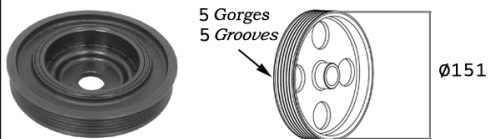

RENAULT Megane II /Classic

2154008

OE 8200392697

1.4i 16v. Sans clim.	-08/05/06	K4J740	BM0B/1A/1S/20
1.4i 16v. Sans clim.	-08/05/06	K4J740	LM0B/1A/1S/20
1.6i 16v. Sans clim.	-08/05/06	K4M812/813	BM0C/1B/1R/2Y
1.6i 16v. Sans clim.	-08/05/06	K4M812/813	LM0C/1B/1R/2S/2Y

2154011

OE 8200477938