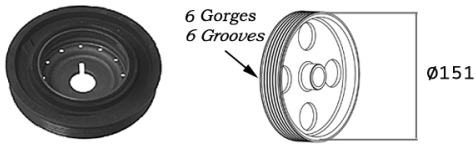

RENAULT

...Megane II Break

2154011

OE 8200477938

1.6i 16v. /ETH Sans clim.	08/05/06-31/08/10	K4M812/813	KM0C/1B/1R/2Y
1.6i 16v. /ETH Sans clim.	-31/08/10	K4M856	KM2K

2154016

OE 8200699517