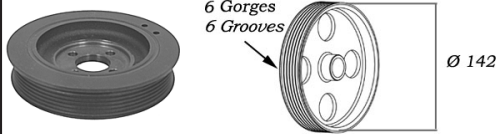

2.0 HDi Sans clim.

DW10TD

PEUGEOT

...Boxer I -01/02

5150H30

OE 0515H3

2.5 D	DJ5
2.5 TD	DJ5T
2.5 TDi	DJ5TED

2150016