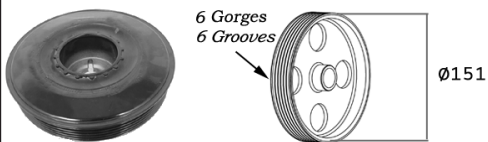

1.5 DCi

-02/11/10

K9K832/836/837/846

DZ0B/0D/1F

DZ1G/1M/1W/09

1.6i 16v.

-02/11/10

K4M848/858/866

DZ03/0U/1B

DZ1H/1U/1Y

2154009

OE 8200523072