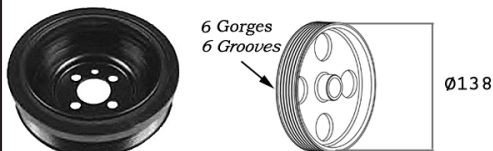

1.9 SDi	01/98-05/04	AGP AQM	Ch- 1J3B075001
			ch- 1J3D016001
			ch- 1J3P066001
			ch- 1J3U205001
			ch- 1J3W350001
			BVM
1.9 TDi	01/98-05/04	AGR HF/LH/SV	Ch- 1J3B075001
			ch- 1J3D016001
			ch- 1J3P066001
			ch- 1J3U205001
			ch- 1J3W350001

2156011

OE 038105243K