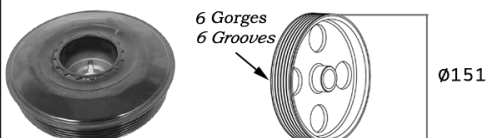

1.4i 16v. Clim.		K4J740	B/LM 0B/1A/1S/20
1.5 DCi	-02/11/10	K9K732/734	B/L/SM 16/1E
1.6i 16v. Clim.	-02/11/10	K4M812/813	B/LM 0C/1B/1R/2Y LM2S
1.6i 16v.		K4M788	BM1Y

2154017

OE 8200817574