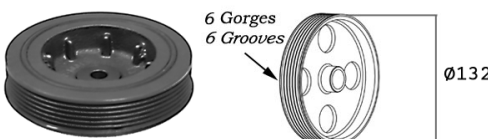

1.9 D Phase 2

F40E05

1.9 D Phase 2

F40R04

BV4

1.9 D Phase 2

F40R05

BV5

1.9 D Phase 2 tôlé

F40N05

BV5

1.9 D Phase 2 Combi

F40EM5 /RM5

1.9 D Phase 2 Combi

F40NM5

BV5

1.9 D Phase 2 Combi

G40BM5 /CM5

1.9 D Phase 2 Extra

F40N05

BV5

1.9 D Phase 2 tôlé 775kg

F40NP5