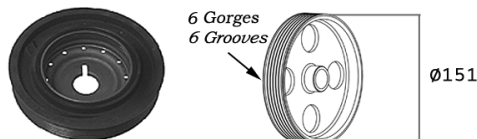

1.4i 16v.		K4J73/732	B/LM 08/0B/0H/1A
1.4i 16v. Sans clim.	08/05/06-31/08/10	K4J740	B/LM 0B/1A/1S/20
1.5 DCi		K9K722/4/8/9	BM02/0F/13/0T/1F/2B/2A
1.5 DCi		K9K722/4/8/9	SM02/0F/1F
1.5 DCi		K9K722/4/8/9	LM02/0F/0T/13/1F/2B/2A
1.6i 16v.		K4M760/761	B/LM 0C/0J/1B
1.6i 16v. Sans clim.	08/05/06-31/08/10	K4M812/813	B/LM 0C/1B/1R/2Y LM2S
1.6i 16v.		K4M762/4/8	B/LM0Y LM2E/2F
1.6i 16v. GPL	01/06-06/09	K4M788	

2154016

OE 8200699517