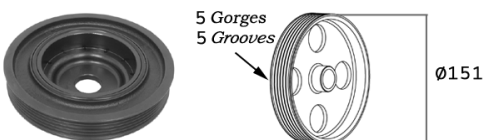

1.4i 16v. Sans clim.

-08/05/06

K4J740

CM0B/1S/20

1.6i 16v. Sans clim.

-08/05/06

K4M812/813

CM0C/1B/1R/2Y

2154011

OE 8200477938