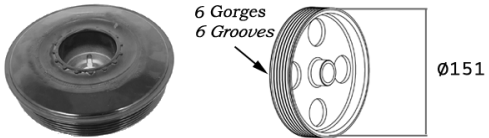

RENAULT

...Megane II Break

2154011

OE 8200477938

1.6i 16v. /ETH Sans clim.	08/05/06-31/08/10	K4M812/813	KM0C/1B/1R/2Y
1.6i 16v. /ETH Sans clim.	-31/08/10	K4M856	KM2K

2154016

OE 8200699517

1.4i 16v. Clim.		K4J740	KM0B/1A/1S
1.5 DCi -02/11/10		K9K732/734	KM16/1E
1.6i 16v. /ETH Clim.	-02/11/10	K4M812/813	KM0C/1B/1R/2Y
1.6i 16v. /ETH Clim.		K4M856	KM2K