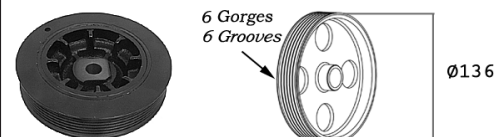

2.2 D /Ent.		G8T	K/S566
2.2 TD		G8T	K569

Laguna II...

2154001

OE 8200392683