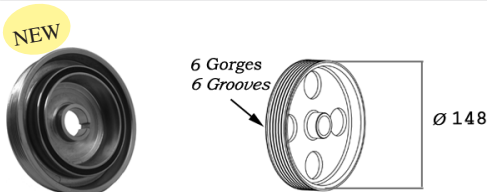

1.8i 16v.	EW7J4	M- 0822888	
2.0i 16v.	EW10J4	M- 0822888	BVM
2.0i 16v.	EW10J4	M- 0961750	BVA

2150011

OE 0515V6