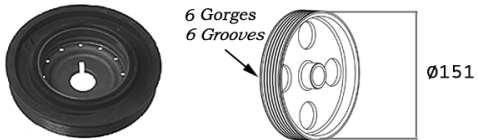

1.4i 16v. 3ptes	Sans clim.	08/05/06-31/08/10	CR00/0A/1E
1.4i 16v. 5ptes	Sans clim.	08/05/06-31/08/10	BR00/0A/1E/1W
1.4i 16v. Estate	Sans clim.	08/05/06-31/08/10	KR00/0A
1.5 DCi 3ptes		-31/08/10	CR0F/0G/0V/0W
			CR1G/1A/1B/1F/1T/17
1.5 DCi 5ptes		-31/08/10	BR0F/0G/0V/0W
			BR1A/1B/1F/1G/1T/17
1.5 DCi Ent.		-31/08/10	SR0F/0G/17
1.5 DCi Estate		-31/08/10	KR0F/0G/1A/1B/17/1T
1.6i 16v. 3ptes	Sans clim.	08/05/06-31/08/10	CR05/09/0B/0Y
			CR1M/15/0T/16/1Y
1.6i 16v. 5ptes	Sans clim.	08/05/06-31/08/10	BR05/09/0B/0Y
			BR1J/1M/15/16/1Y
1.6i 16v. Estate	Sans clim.	08/05/06-31/08/10	KR09/0B/16

2154016

OE 8200687605