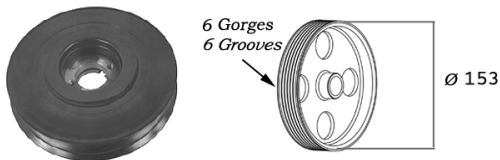

2.0 HDi Sans FAP	DW10ATED
2.0 HDi Sans FAP	DW10ATED/4

5150J90

OE 0515J9