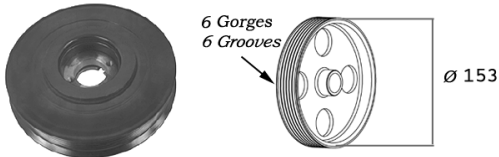

2150011

OE 0515V6

2.0 HDi	-02/06/02	DW10TD	BVM
2.0 HDi	04/99-06/02	DW10ATED	BVA
2.0 HDi Sans FAP	-03/99	DW10ATED	BVM
2.0 HDi /Break	04/99-02/06/02	DW10ATED	BVM
2.2 HDi	04/99-	DW12TED4	BVM

2150002

OE 0515S4