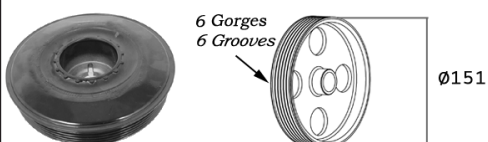

1.5 DCi FAP	04/09-	K9K8	JZ0D/1G/2D/3G BVM
1.5 DCi	04/09-	K9K832	JZ0B/2B BVM
1.5 DCi	04/09-	K9K8	JZ1M/1W BVM
1.5 DCi	04/09-	K9K8	JZ3M/3W BVM

2154009

OE 8200523072