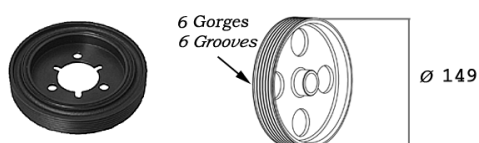

1.4i 16v. Stop and start

-10/09

ET3J4

1.6i 16v. Alternateur classe 12

10/05-10/09

TU5JP4

BVM

1.6i 16v. Pays chauds

10/05-10/09

TU5JP4

BVA

2150012

OE 0515V7