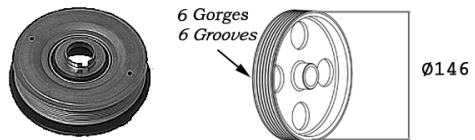

2.2 DCi

G9T600/606/702/703

BJ0E/0F/0G
BJ0H/0M/0O

Wind

2154016

OE 8200699517