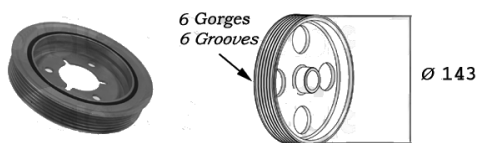

2150001
OE 0515R8

1.1i

TU1JP /1A /1AE5

1.4i

TU3JP /3A /3AE5

1.4i 16v. Sauf stop and start -10/09

ET3J4

1.6i 16v.