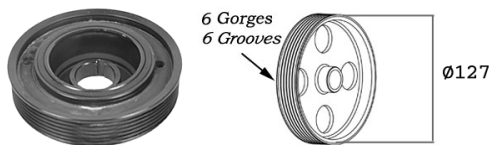

CITROËN

...ZX

5150K60

OE 0515K6

1.8i 16v.	XU7JP4	BVM
2.0i 16v.	XU10J4	
2.0i 16v.	XU10J4RS	

5150G30

OE 0515G3