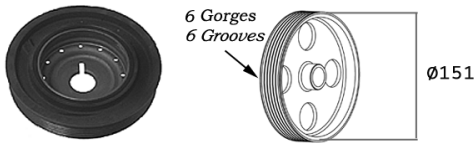

RENAULT

Thalia Symbol I (LB)

2154011

OE 8200477938

1.5 DCi

LB07/1W/23/24/2E/29