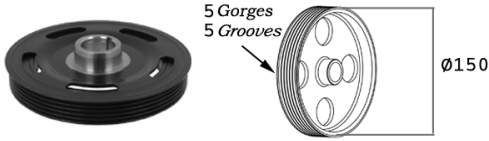

MERCEDES

Classe A (168) 07/97-

2156010

OE 1660300303

1.6i 160	-09/04		BVM
1.6i 160 Family	01/01-09/04		BVM
1.7 CDi 160	03/01-09/04		
1.7 CDi 170	-09/04		
1.7 CDi 170 Family	01/01-09/04		BVM
1.9i 190	06/99-09/04		
1.9i 190 Family	01/01-09/04		
2.1i 210	03/01-09/04		
2.1i 210 Family	01/01-09/04