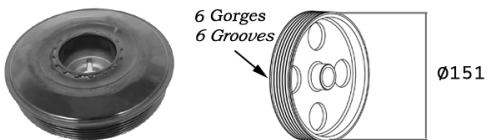

1.4i 16v. 3ptes	Clim.		CR00/0A/1E
1.4i 16v. 5ptes	Clim.		BR00/0A/1E/1W
1.4i 16v. Estate	Clim.		KR00/0A
1.6i 16v. 3ptes	Clim.		CR05/09/0B/0Y
			CR1M/15/0T/16/1Y
1.6i 16v. 5ptes	Clim.		BR05/09/0B/0Y
			BR1J/1M/15/16/1Y
1.6i 16v. Estate	Clim.		KR09/0B/16

Espace J63/S63

4000702

OE 7700853470